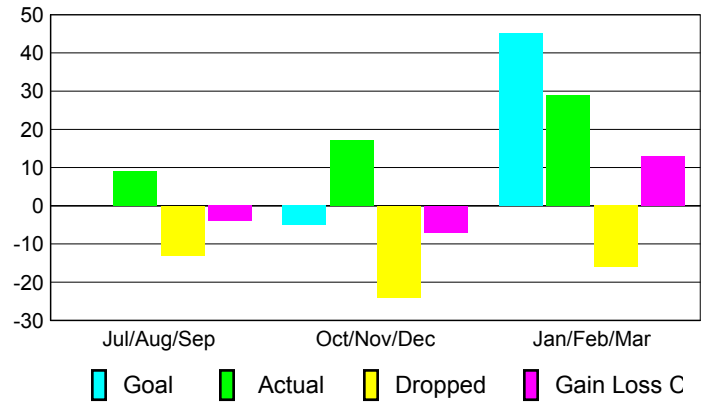

### YTD Status Quo Clubs 2009-2010

Status Quo Clubs Compared to Status Quo Members

## MEMBERSHIP

Membership Results  
2009-2010

Membership  
2008-2009

Month	Net Memb	Actual New	Actual Dropped	Gain/Loss of	Gain/Loss of
	Goal	Memb	Memb	Memb	Memb
Jul/Aug/Sep	0	9	-13	-4	-12
Oct/Nov/Dec	-5	17	-24	-7	-11
Jan/Feb/Mar	45	29	-16	13	11
<b>Totals</b>	<b>40</b>	<b>55</b>	<b>-53</b>	<b>2</b>	<b>-12</b>

### Membership Results 2009-2010

Goal, New, Dropped, Gain/Loss

### Comparison of Membership Gain/Loss

Current Year Compared to the Previous Year