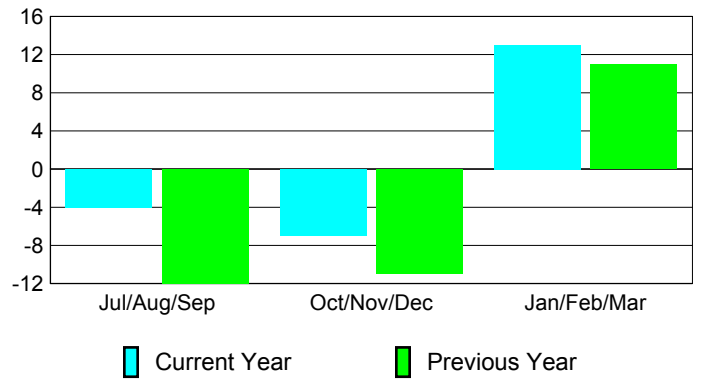

Comparison of Membership Gain/Loss

Current Year Compared to the Previous Year